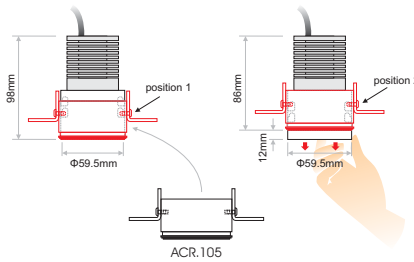

- LIMIT 20/44 is an elegant trimless or recessed downlight available in different sizes.
- Most models may also be 9/12mm lowered from the ceiling offering a special note to any space.
- Limit TR is also available adjustable in 8.7Watt or 12.6Watt.
- The series offers low UGR ensuring visual comfort.
- It is available in either black or white colour.
- It offers a selection of dimming options.
- 3 SDCM
- L90/B10 50.000h
- IP Protection: IP20 or IP44 (face only).

**** The wireless dimming option includes driver and Bluetooth dimming accessory.

Ordering Code Example: LIMIT TR20-09-40B-90-45-FX-WH-DL-0

4.7W / 6.9W

6.4W

8.8W

12.8W / 17W

4.7W & 6.9W

6.4W

8.8W

12.8W & 17W

12.6W Adjustable