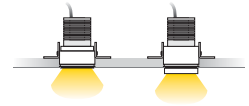

4.7W & 6.9W

6.4W

8.8W

12.8W & 17W

12.6W Adjustable