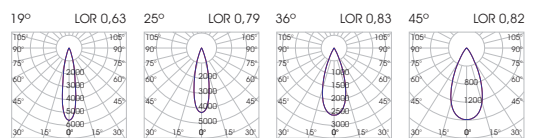

Model	LED Power	CCT**	CRI80, CRI90 LED Source	Beam Angle	Type	Colour	Dimming Option	Accessories
			80 (80) 90 (90)					
LIMIT TR IP20 <i>(LIMIT TR20)</i>	4.7W (05)	2700K (27B)	480lm 395lm	18° (18)	Fixed (FX)	White (WH) Black (BL)	Without Driver*** (00)	No Extras (0) Emergency (1)
		3000K (30B)	510lm 415lm	24° (24)				
		4000K (40B)	525lm 435lm	30° (30)				
LIMIT TR IP44* <i>(LIMIT TR44)</i>	6.9W (07)	2700K (27B)	645lm 535lm	38° (38)				
		3000K (30B)	690lm 560lm					
		4000K (40B)	710lm 590lm					
	6.4W (06)	2700K (27B)	793lm 655lm	19° (19)			Without Driver (00)	
		3000K (30B)	843lm 684lm	25° (25)			Non Dimmable (ND)	
		4000K (40B)	867lm 724lm	36° (36)			Analogue (1-10V) (A1)	
		5000K (50B)	878lm 759lm	45° (45)			DMX (DX) DALI (DL) Push Button (PB) Phase Cut (PC) Wireless**** (WL)	
	8.8W (09)	2700K (27B)	1204lm 993lm					
		3000K (30B)	1279lm 1038lm					
		4000K (40B)	1316lm 1098lm					
	12.8W (13)	2700K (27B)	1770lm 1460lm	19° (19)				
		3000K (30B)	1880lm 1525lm	25° (25)				
		4000K (40B)	1935lm 1615lm	36° (36)				
	17W (17)	2700K (27B)	2525lm 2080lm	55° (55)				
		3000K (30B)	2680lm 2180lm					
		4000K (40B)	2760lm 2300lm					
	5000K (50B)	2700K (27B)	2790lm 2415lm					
		3000K (30B)						
		4000K (40B)						
		5000K (50B)						
LIMIT TR IP44* Adjustable <i>(LIMIT TR44A)</i>	8.7W (09)	2700K (27B)	1235lm 1020lm	18° (18)	Adjustable (AD)		Non Dimmable (ND)	Analogue (1-10V) (A1) DMX (DX) DALI (DL) Push Button (PB) Phase Cut (PC) Wireless**** (WL)
		3000K (30B)	1314lm 1065lm	30° (30)				
		4000K (40B)	1355lm 1130lm	50° (50)				
		5000K (50B)	1370lm 1180lm					
	12.6W (13)	2700K (27B)	1650lm 1360lm					
		3000K (30B)	1750lm 1420lm					
		4000K (40B)	1805lm 1505lm					
		5000K (50B)	1825lm 1580lm					

* IP44: face only

** Models with CCTs of 3500K & 6500K are available upon request.

*** Driver, Emergency kit, battery replacement accessibility of emergency kit should be considered as the kit does not pass through the Trimless luminaire cutout.