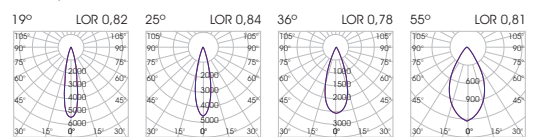

**** The wireless dimming option includes driver and Bluetooth dimming accessory.

Ordering Code Example: LIMIT TR20-09-40B-90-45-FX-WH-DL-0

4.7W / 6.9W

6.4W

8.8W

12.8W / 17W

4.7W & 6.9W

6.4W