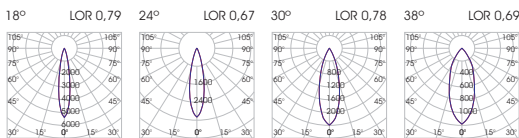

* IP44: face only

** Models with CCTs of 3500K & 6500K are available upon request.

*** Driver, Emergency kit, battery replacement accessibility of emergency kit should be considered as the kit does not pass through the Trimless luminaire cutout.

**** The wireless dimming option includes driver and Bluetooth dimming accessory.

Ordering Code Example: LIMIT TR20-09-40B-90-45-FX-WH-DL-0

4.7W / 6.9W