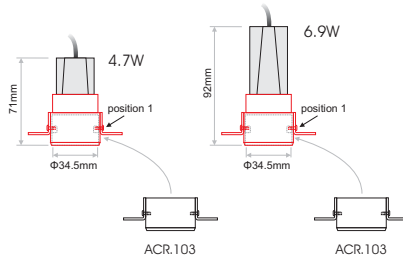

- LIMIT 20/44 is an elegant trimless or recessed downlight available in different sizes.
- Most models may also be 9/12mm lowered from the ceiling offering a special note to any space.
- Limit TR is also available adjustable in 8.7Watt or 12.6Watt.
- The series offers low UGR ensuring visual comfort.
- It is available in either black or white colour.
- It offers a selection of dimming options.
- 3 SDCM
- L90/B10 50.000h
- IP Protection: IP20 or IP44 (face only).

**** The wireless dimming option includes driver and Bluetooth dimming accessory.

Ordering Code Example: LIMIT TR20-09-40B-90-45-FX-WH-DL-0

4.7W / 6.9W

6.4W

8.8W

12.8W / 17W

4.7W & 6.9W

6.4W

8.8W

12.8W & 17W

12.6W Adjustable