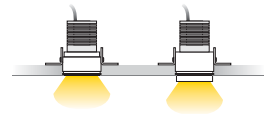

4.7W & 6.9W

6.4W

8.8W

12.8W & 17W

12.6W Adjustable