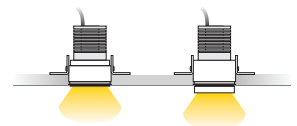

12.8W & 17W