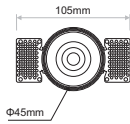

**** The wireless dimming option includes driver and Bluetooth dimming accessory.

Ordering Code Example: LIMIT TR20-09-40B-90-45-FX-WH-DL-0

4.7W / 6.9W

6.4W

8.8W

12.8W / 17W

4.7W & 6.9W

6.4W