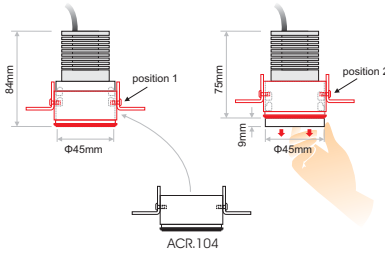

- LIMIT 20/44 is an elegant trimless or recessed downlight available in different sizes.
- Most models may also be 9/12mm lowered from the ceiling offering a special note to any space.
- Limit TR is also available adjustable in 8.7Watt or 12.6Watt.
- The series offers low UGR ensuring visual comfort.
- It is available in either black or white colour.
- It offers a selection of dimming options.
- 3 SDCM
- L90/B10 50.000h
- IP Protection: IP20 or IP44 (face only).

**** The wireless dimming option includes driver and Bluetooth dimming accessory.

Ordering Code Example: LIMIT TR20-09-40B-90-45-FX-WH-DL-0

4.7W / 6.9W

6.4W

8.8W

12.8W / 17W

4.7W & 6.9W

6.4W

8.8W

12.8W & 17W

12.6W Adjustable