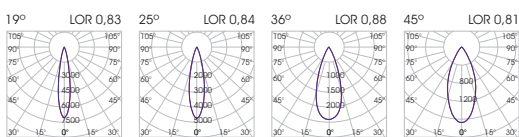

**** The wireless dimming option includes driver and Bluetooth dimming accessory.

Ordering Code Example: LIMIT TR20-09-40B-90-45-FX-WH-DL-0

4.7W / 6.9W

6.4W

8.8W

12.8W / 17W

4.7W & 6.9W

6.4W