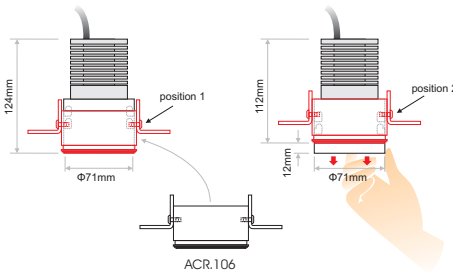

- LIMIT 20/44 is an elegant trimless or recessed downlight available in different sizes.
- Most models may also be 9/12mm lowered from the ceiling offering a special note to any space.
- Limit TR is also available adjustable in 8.7Watt or 12.6Watt.
- The series offers low UGR ensuring visual comfort.
- It is available in either black or white colour.
- It offers a selection of dimming options.
- 3 SDCM
- L90/B10 50.000h
- IP Protection: IP20 or IP44 (face only).

**** The wireless dimming option includes driver and Bluetooth dimming accessory.

Ordering Code Example: LIMIT TR20-09-40B-90-45-FX-WH-DL-0

4.7W / 6.9W

6.4W

8.8W

12.8W / 17W

4.7W & 6.9W

6.4W

8.8W

12.8W & 17W

12.6W Adjustable